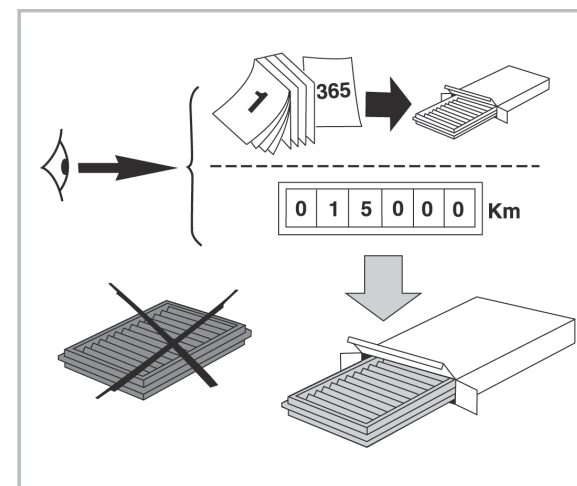

COMFORT

particle filter

715751

FH383

PA

WANT TO KNOW MORE?

www.valeo-techassist.com

FOR
MERCEDES

GL CLASS (166) A/C+ (08/12 >) / M CLASS (166) A/C+ (09/11 >)

Valeo Service - Société par Actions simplifiée - Capital de 12 900 000€ - 70, rue Playel, 93285 Saint-Denis Cedex - France - B 306 486 408 RCS Bobigny