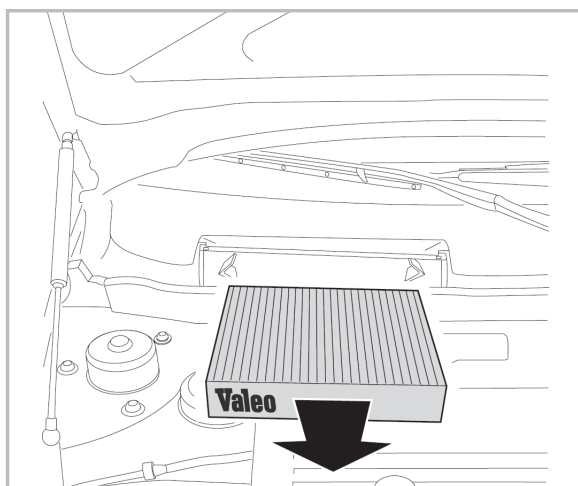

COMFORT

particle filter

715751

FH383

PA

WANT TO KNOW MORE?

www.valeo-techassist.com

FOR
MERCEDES

GL CLASS (166) A/C+ (08/12 >) / M CLASS (166) A/C+ (09/11 >)

Valeo Service - Société par Actions simplifiée - Capital de 12 900 000€ - 70, rue Playel, 93285 Saint-Denis Cedex - France - B 306 486 408 RCS Bobigny