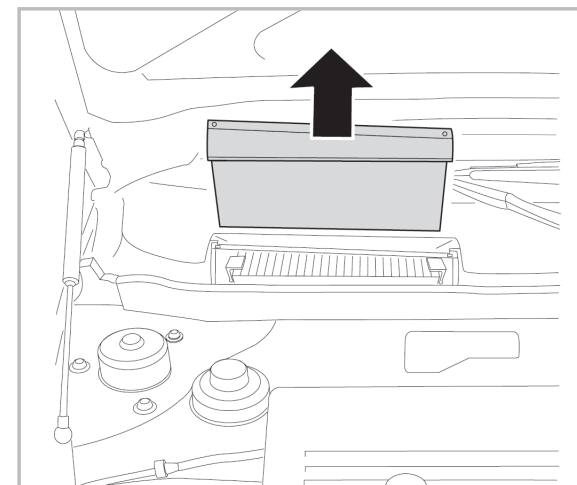

COMFORT

particle filter

715751

FH383

PA

WANT TO KNOW MORE?

www.valeo-techassist.com

FOR
MERCEDES

GL CLASS (166) A/C+ (08/12 >) / M CLASS (166) A/C+ (09/11 >)

Valeo Service - Société par Actions simplifiée - Capital de 12 900 000€ - 70, rue Playel, 93285 Saint-Denis Cedex - France - B 306 486 408 RCS Bobigny