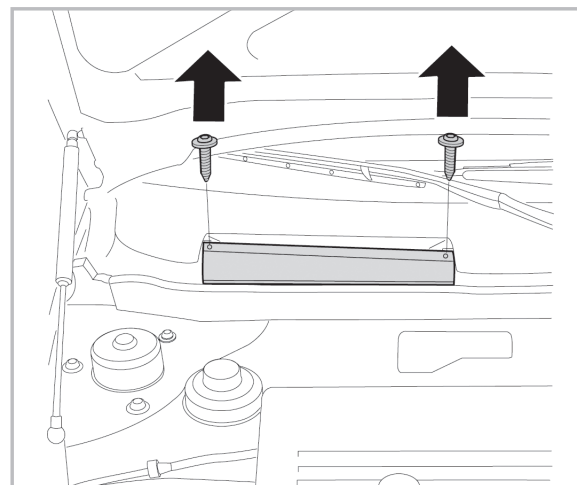

COMFORT

particle filter

715751

FH383

PA

WANT TO KNOW MORE?

www.valeo-techassist.com

FOR
MERCEDES

GL CLASS (166) A/C+ (08/12 >) / M CLASS (166) A/C+ (09/11 >)

Valeo Service - Société par Actions simplifiée - Capital de 12 900 000€ - 70, rue Playel, 93285 Saint-Denis Cedex - France - B 306 486 408 RCS Bobigny