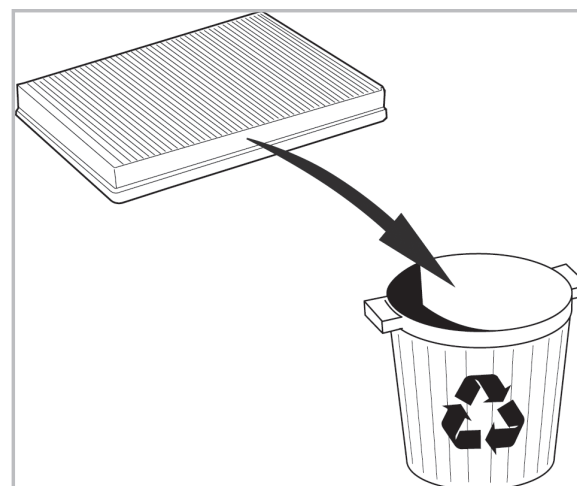

COMFORT

particle filter

715751

FH383

PA

WANT TO KNOW MORE?

www.valeo-techassist.com

FOR
MERCEDES

GL CLASS (166) A/C+ (08/12 >) / M CLASS (166) A/C+ (09/11 >)

Valeo Service - Société par Actions simplifiée - Capital de 12 900 000€ - 70, rue Playel, 93285 Saint-Denis Cedex - France - B 306 486 408 RCS Bobigny